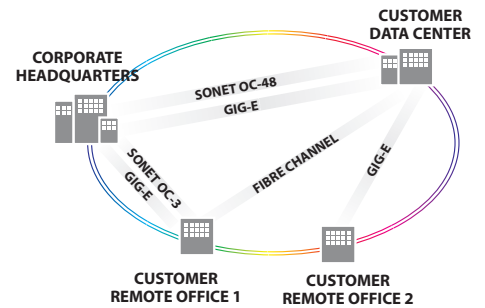

You're in control

As your business grows your network can expand. AboveNet WDM Wavelength Services give back the freedom to innovate without forcing your business into restrictive technology interfaces imposed by traditional telcos. When your business priorities change your AboveNet network is ready to change with it.

- New Locations
- New Applications
- Changing Service Types

Performance you expect

AboveNet offers you high-performance service with a unique combination of infrastructure, optical networking, all supported by our state-of-the-art Network Management Center (NMC).

Private Fibre. AboveNet's private fibre optic network infrastructure is the foundation of high reliability of every WDM-based services.

More networking power. Less price

In many cases you can expect an almost immediate return on your investment at an OC-3 service level. Discover the bottom-line economics of WDM-based solutions compared with traditional SONET/TDM based services as you grow your network and expand services.