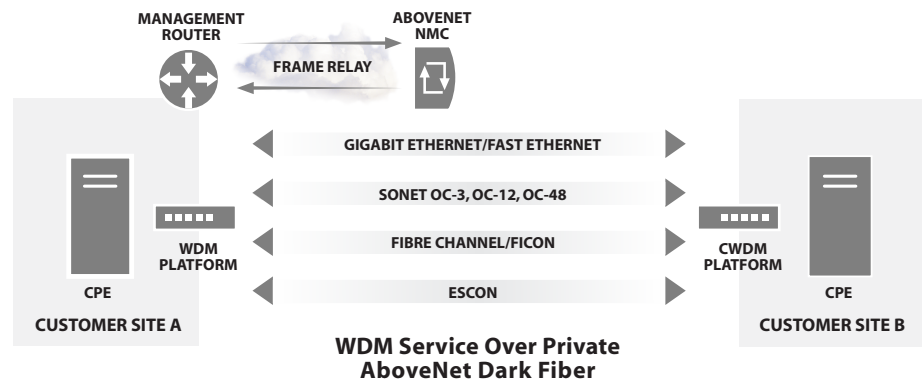

More networking power, less waiting

AboveNet WDM Wave Services address specific business needs today while offering a future-proof platform for growth. Now you can expand your network one wavelength at a time to reach more of your offices, employees, partners and customers with the applications that drive your business. WDM delivers applications over all of today's most popular network transport protocols.

And, when it's time to deploy another business application provisioning is "plug-n-play" fast, just add another Gigabit Ethernet connection or an OC-12 connection. That's because AboveNet designed its architecture with few elements. In fact, there are only two layers: dark fiber and optical networking technology. Adding incremental service to your network is as simple as plugging in optical cards into the WDM solution.