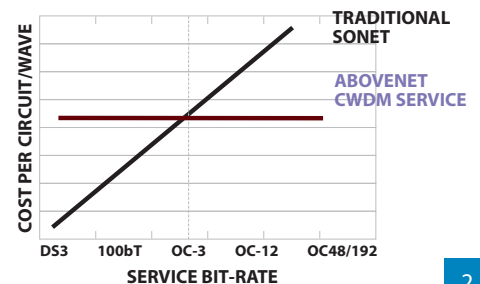

## Performance you expect

AboveNet offers you high-performance service with a unique combination of infrastructure, optical networking, all supported by our state-of-the-art Network Management Center (NMC).

## More networking power. Less price

In many cases you can expect an almost immediate return on your investment at an OC-3 service level. Discover the bottom-line economics of WDM-based solutions compared with traditional SONET/TDM based services as you grow your network and expand services.